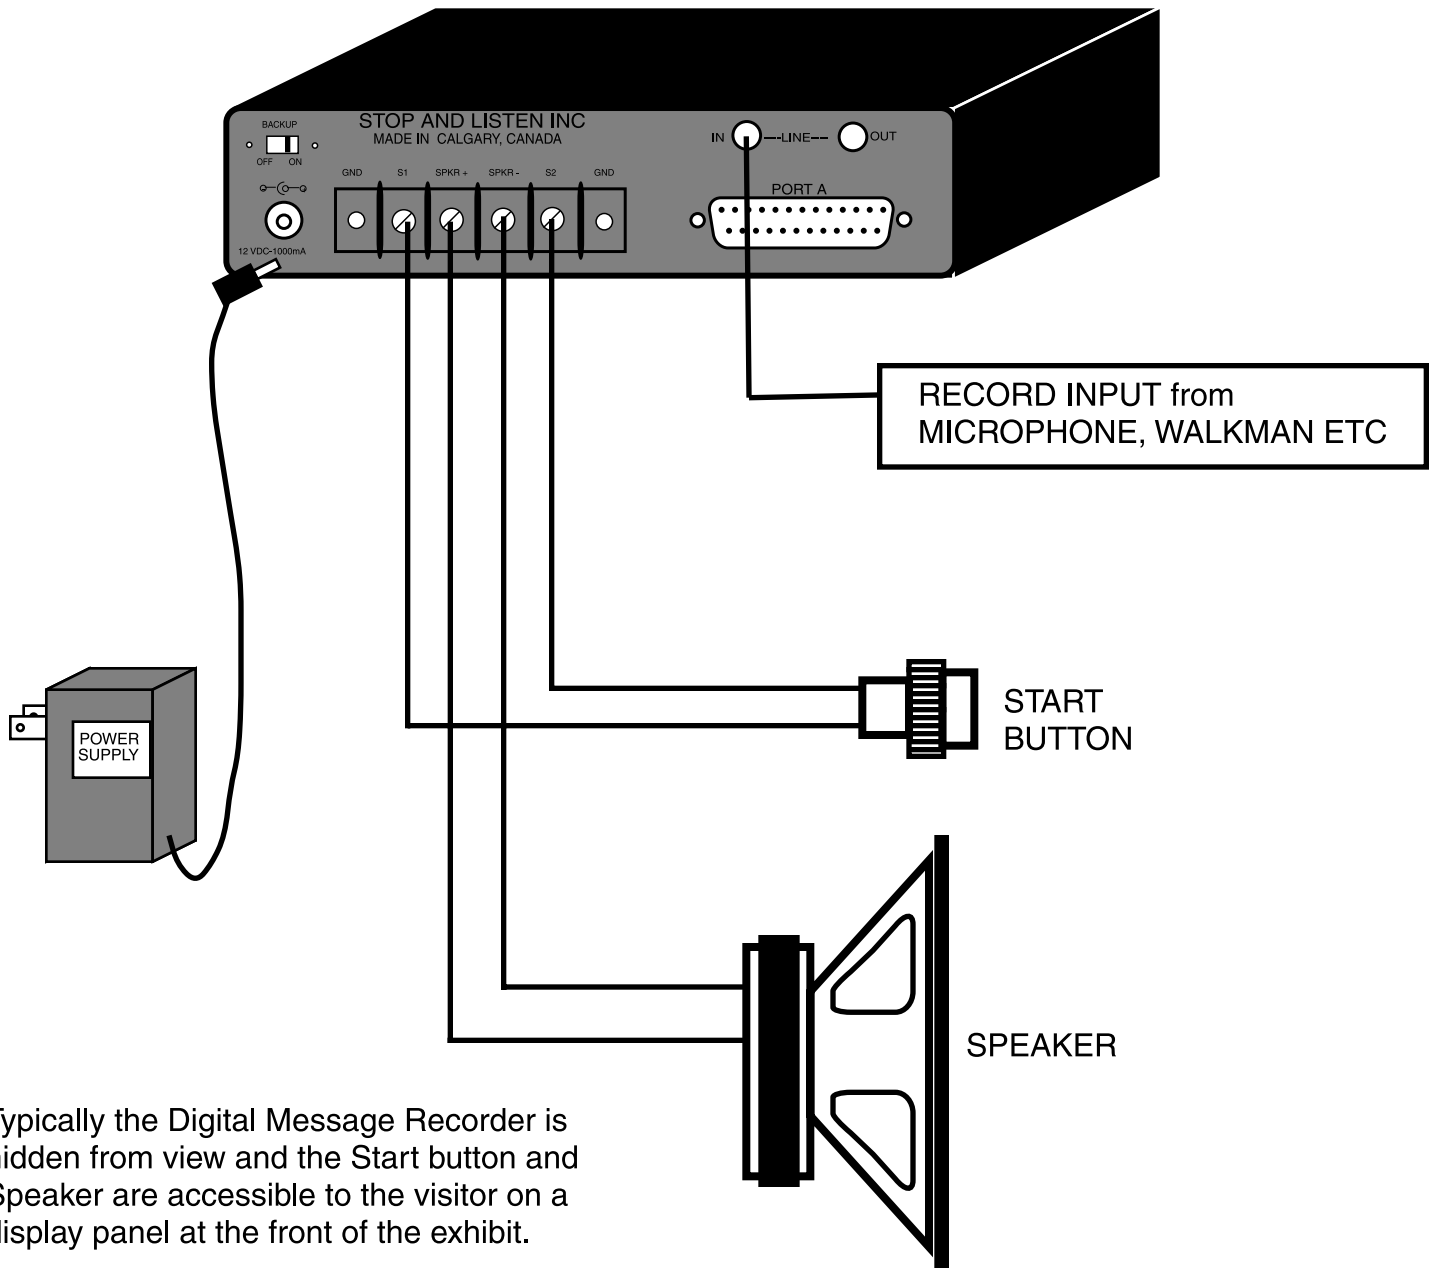

# DIGITAL MESSAGE RECORDER REAR PANEL

Typically the Digital Message Recorder is hidden from view and the Start button and Speaker are accessible to the visitor on a display panel at the front of the exhibit.

**DIGITAL MESSAGE RECORDER  
TYPICAL CONNECTIONS**  
STOP AND LISTEN INC  
CALGARY, ALBERTA